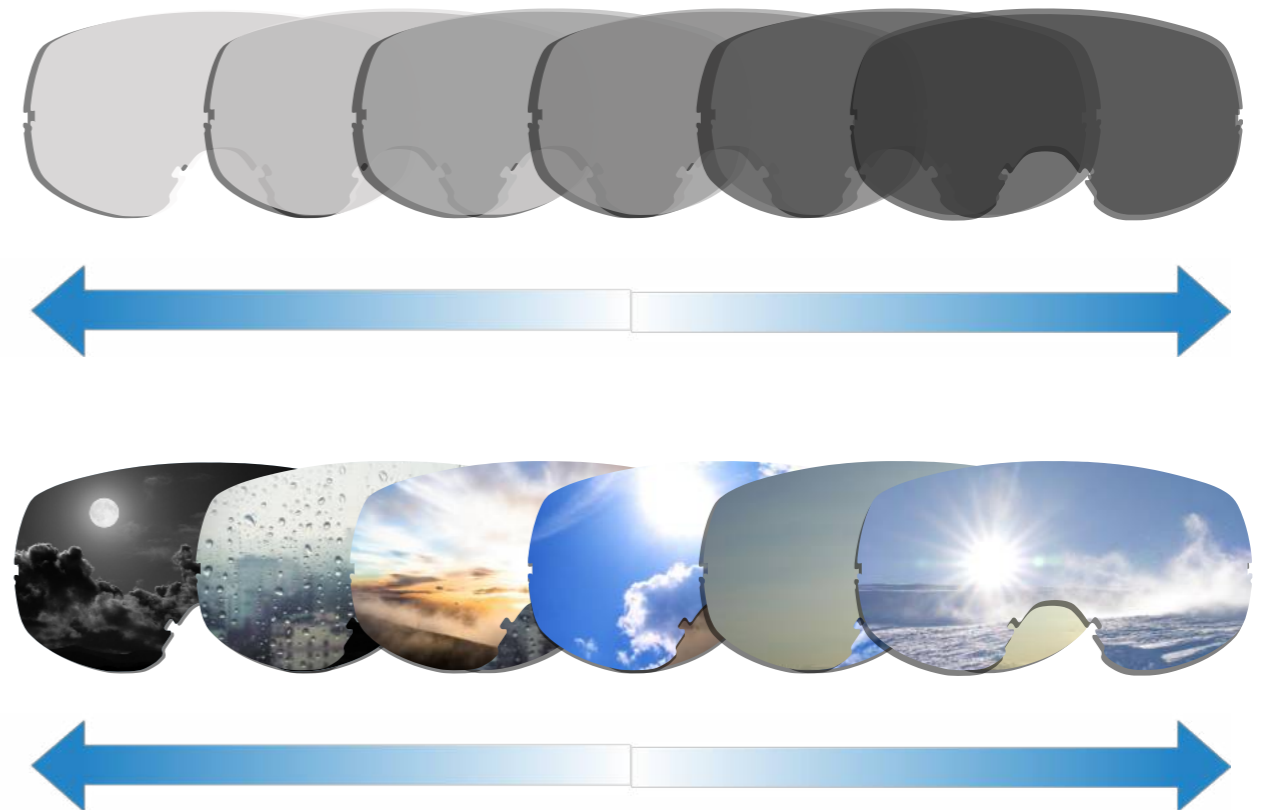

SINTEC® Technology

POLARIZED

SINTEC® Polarized Lenses

SINTEC® lenses eliminate reflections from flat surfaces, ensuring greater visibility and comfort. This comfortable polarised lens cuts blinding glare while filtering blue light to increase contrast and improve depth perception in a wide variety of weather/light conditions. It also has a softening effect on the eye, reducing eye strain.

FLAT SURFACE REFLECTING LIGHT WAVES

TRANS+® Technology

PHOTOCHROMIC

The Photochromic TRANS+® Lens

The Photochromic TRANS+® lens provides rapid colour change! This high quality lens is made with the most advanced photochromic technology and the best high impact Polycarbonate synthetic material there is. It changes from CAT 1 (clear view) to CAT 3 (Dark view) and vice versa. This ensures that your eyes will receive the best protection in all weather conditions.

Clearest

Provides the clearest vision, rapid clearing when you go inside with flat and low light conditions.

Darkest

TRANS+® lenses become as dark as cat.3 sunglasses when you are exposed to the bright sunlight and provides 100% UV protection.

Fastest

Changes colour rapidly! The TRANS+® lens is one of the fastest traditional Polycarbonate Photochromic lenses.

Highest performance

The advanced Polycarbonate Photochromic lens provides the highest performance, with the best material and the fastest changing lens from orange to brown and vice versa.