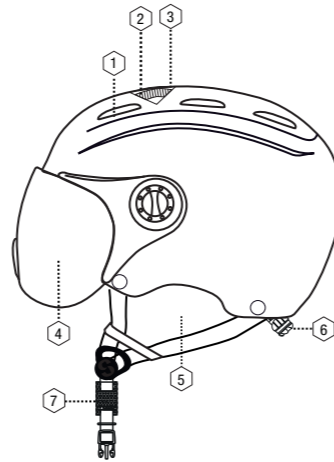

Typhoon Visor ABS

SIHE-144

Typhoon ABS Helmet
Visor Cat 2

Size: **S** 50-54 | **M** 55-58 | **L** 59-62
Weight: 616 g

Specifications

1. VENTILATED SHELL
2. S-IMPACT EPP LINER
3. THERMAL ISOLATION
4. VISOR CAT. 2
5. SOFT FLEECE LINING
6. SIZE ADAPTING SYSTEM
7. QUICK RELEASE SYSTEM