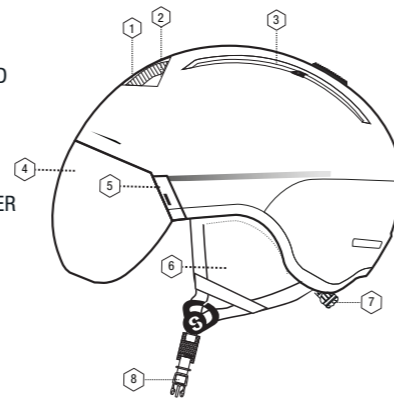

Montblanc In-Mold

SIHE-158

Montblanc In-Mold Helmet
Visor Cat 2
Size: **S** 52-54 | **M** 55-58 | **L** 59-61
Weight: 534 g

Specifications

1. ADJUSTABLE VENTILATED SHELL
2. LIGHT WEIGHT IN-MOLD TECHNOLOGY
3. IMPACT ABSORBENT LINER
4. VISOR CAT. 2
5. RETRACTABLE VISOR MECHANISM
6. SOFT FLEECE LINING
7. SIZE ADAPTING SYSTEM
8. QUICK RELEASE BUCKLE