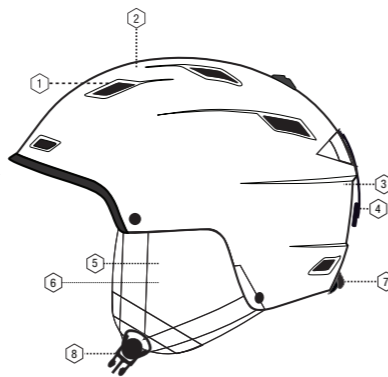

Mount ABS

SIHE-205

Mount ABS Helmet

Size: **S** 50-54 | **M** 55-58 | **L** 59-62
Weight: 518 g

Specifications

1. ADJUSTABLE VENTILATED SHELL
2. HARDSHELL ABS
3. IMPACT ABSORBENT LINER
4. GOGGLE HOLDER
5. SOFT FLEECE LINING
6. 3D EARPADS
7. SIZE ADAPTING SYSTEM
8. QUICK RELEASE BUCKLE