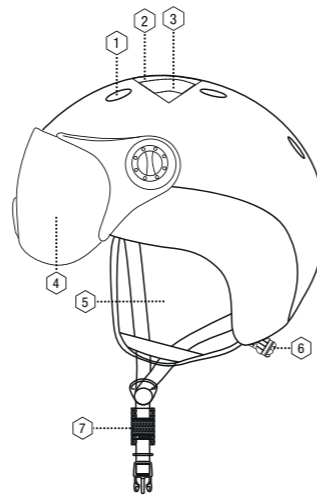

Specifications

1. VENTILATED SHELL
2. LIGHT WEIGHT IN-MOLD TECHNOLOGY
3. IMPACT ABSORBENT LINER
4. PHOTOCHROMIC CAT.1 TO 3 VISOR
5. SOFT FLEECE LINING
6. QUICK RELEASE SYSTEM
7. SIZE ADAPTING SYSTEM

SIHE-209-10