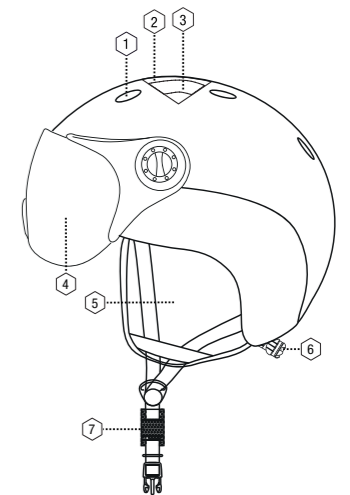

SIHE-206-74 - NEW

€ 119,99

SIHE-206-10 SIHE-206-11 SIHE-206-30 SIHE-206-75

Typhoon Visor ABS

SIHE-144

Typhoon ABS Helmet
Visor Cat 2

Size: **S** 50-54 | **M** 55-58 | **L** 59-62
Weight: 616 g

Specifications

Titan Visor In-Mold Helmet
Visor Cat 2

Size: **S** 50-54 | **M** 55-58 | **L** 59-62 | **XL** 63-64
Weight: 502 g

Specifications

1. VENTILATED SHELL
2. LIGHT WEIGHT IN-MOLD TECHNOLOGY
3. IMPACT ABSORBENT LINER
4. VISOR CAT. 2
5. SOFT FLEECE LINING
6. QUICK RELEASE SYSTEM
7. SIZE ADAPTING SYSTEM