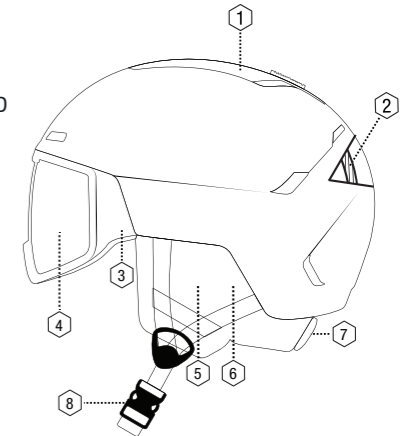

SIHE-158-10

€ 159,99

SIHE-158-30

Laax - NEW In-Mold

SIHE-208

Laax Visor In-Mold Helmet
Visor Cat 2
Size: **S** 50-54 | **M** 55-58 | **L** 59-62
Weight: 534 g

Specifications

1. ADJUSTABLE VENTILATED SHELL
2. LIGHT WEIGHT IN-MOLD TECHNOLOGY
3. RETRACTABLE GOGGLE MECHANISM
4. VISOR LENS CAT. 2
5. SOFT FLEECE LINING
6. 3D EARPADS
7. SIZE ADAPTING SYSTEM
8. QUICK RELEASE BUCKLE