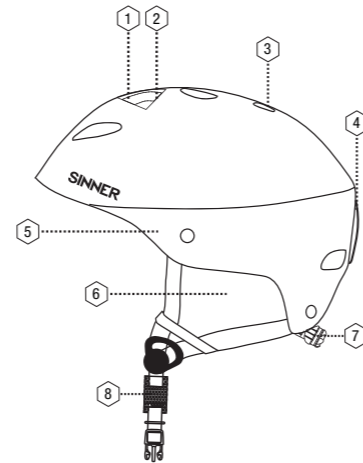

Weight: 528 g

SIHE-143-21-53

SIHE-143-23-57

Specifications

1. VENTILATED SHELL
2. HARDSHELL ABS
3. THERMAL INSULATION
4. GOGGLE HOLDER
5. COMFORT PADDING
6. SOFT FLEECE LINING
7. SIZE ADAPTING SYSTEM
8. QUICK RELEASE BUCKLE