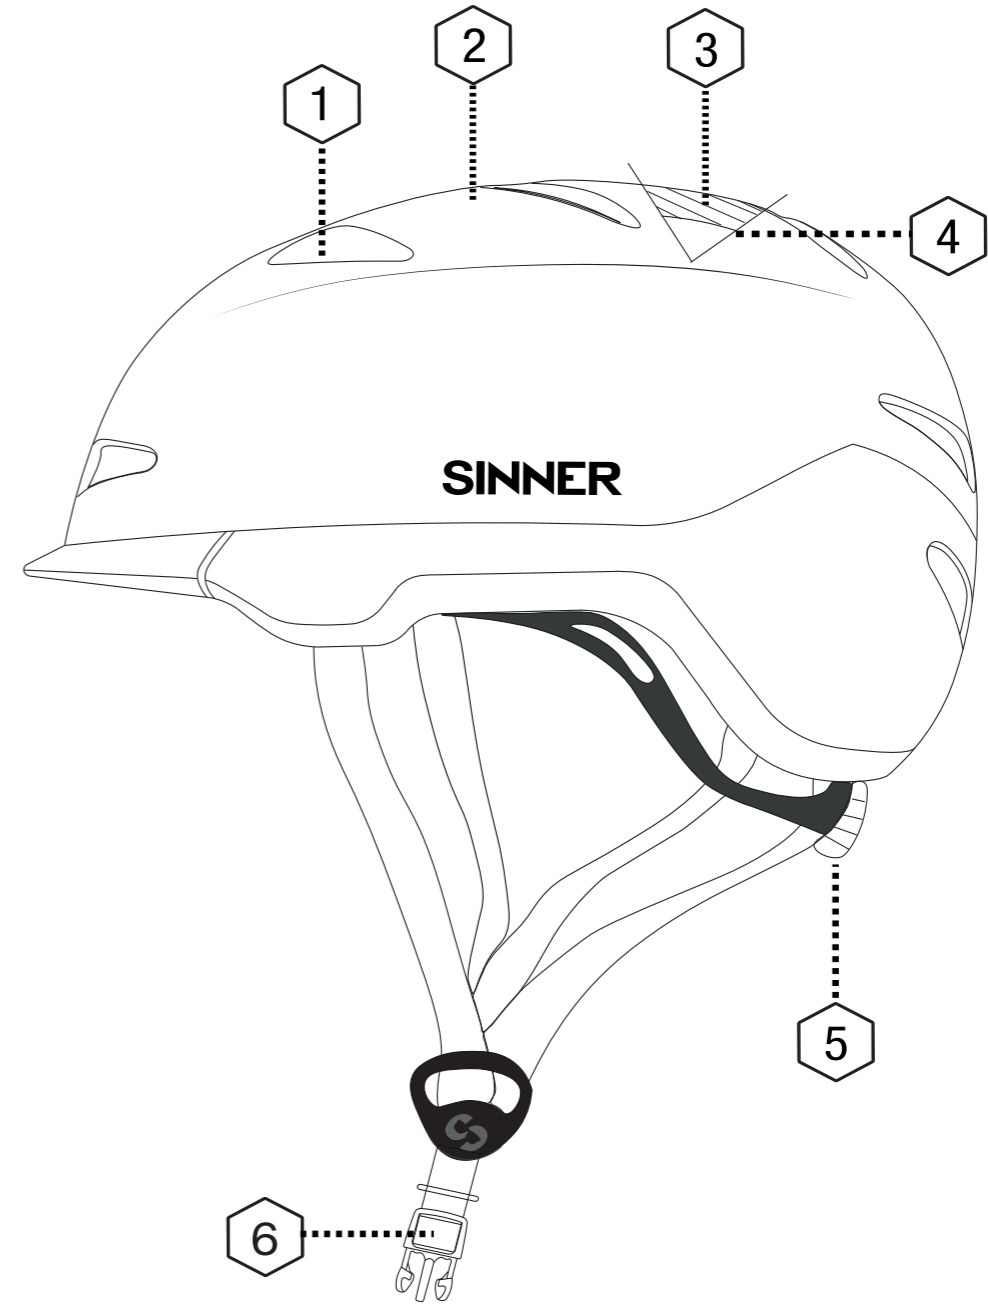

PEDELEC HELMET

PEDELEC HELMET

GONZALES

SIBH-109-10-57

GONZALES

SIBH-109-10-61

Colour: MATTE BLACK

Size: M

Range: 55-58

€ 89,99

Colour: MATTE BLACK

Size: L

Range: 59-62

€ 89,99

Certification: EN1078 (Normal bicycle helmet)
NTA 8876 (Speed pedelec 45 km/h)

REFLECTION
SINNER ICON

SIZE ADJUSTOR