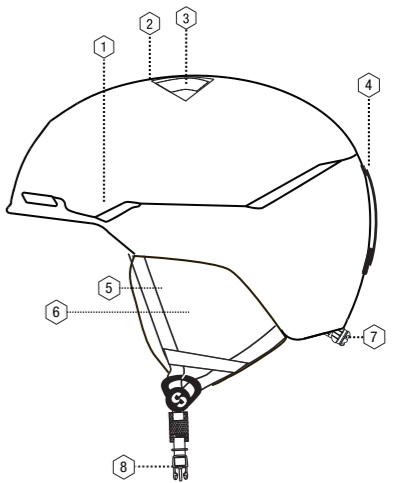

Crest In-Mold

SIHE-156

Crest In-Mold Helmet

Size: **S** 50-54 | **M** 55-58 | **L** 59-62
Weight: 409 g

Voss - NEW In-Mold

SIHE-210

Voss In-Mold Helmet

Size: **S** 50-54 | **M** 55-58 | **L** 59-62
Weight: 390 g

Specifications

1. VENTILATED SHELL
2. LIGHT WEIGHT IN-MOLD TECHNOLOGY
3. IMPACT ABSORBENT LINER
4. GOGGLE HOLDER
5. SOFT FLEECE LINING
6. 3D EARPADS
7. SIZE ADAPTING SYSTEM
8. QUICK RELEASE BUCKLE

€ 59,99

Specifications

1. VENTILATED SHELL
2. LIGHT WEIGHT IN-MOLD TECHNOLOGY
3. IMPACT ABSORBENT LINER
4. GOGGLE HOLDER
5. SOFT FLEECE LINING
6. 3D EARPADS
7. SIZE ADAPTING SYSTEM
8. QUICK RELEASE BUCKLE

€ 79,99