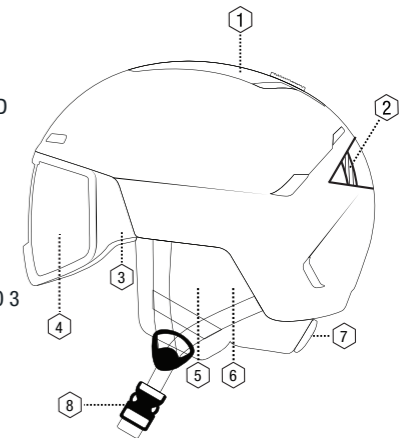

Specifications

1. VENTILATED SHELL
2. LIGHT WEIGHT IN-MOLD TECHNOLOGY
3. IMPACT ABSORBENT LINER
4. PHOTOCHROMIC CAT.1 TO 3 VISOR
5. SOFT FLEECE LINING
6. QUICK RELEASE SYSTEM
7. SIZE ADAPTING SYSTEM

SIHE-209-10

Specifications

1. ADJUSTABLE VENTILATED SHELL
2. LIGHT WEIGHT IN-MOLD TECHNOLOGY
3. RETRACTABLE GOGGLE MECHANISM
4. PHOTOCHROMIC CAT.1 TO 3 VISOR LENS
5. SOFT FLEECE LINING
6. 3D EARPADS
7. SIZE ADAPTING SYSTEM
8. QUICK RELEASE BUCKLE