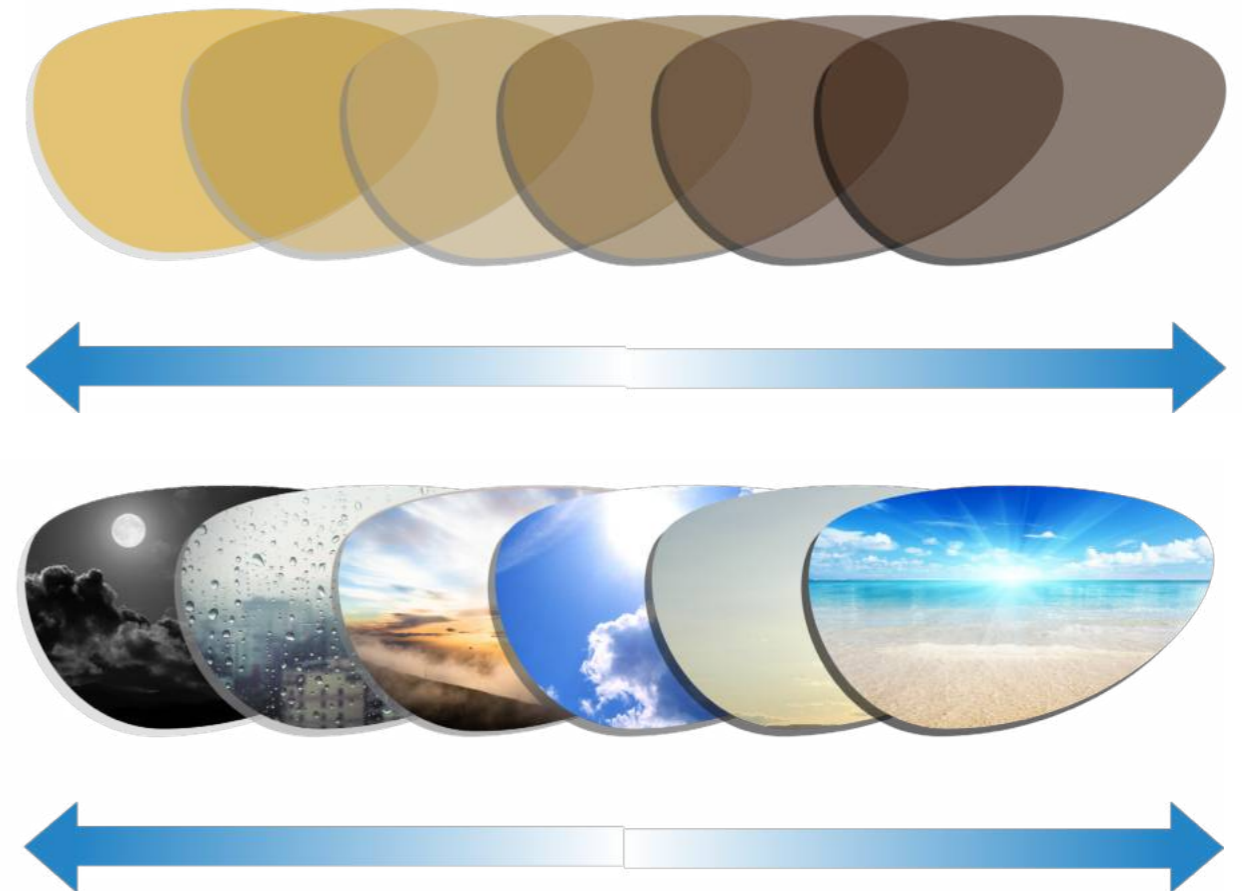

SINTEC® Technology

SINTEC® Polarized Lenses

SINTEC® lenses eliminate reflections from flat surfaces, ensuring greater visibility and comfort. This comfortable polarized lens cuts blinding glare while filtering blue light to increase contrast and improve depth perception in a wide variety of weather/light conditions. It also has a softening effect on the eye, reducing eye strain.

FLAT SURFACE REFLECTING LIGHT WAVES

TRANS+® Technology

The Photochromic TRANS+® Lens

The Photochromic TRANS+® lens provides rapid colour change! This high quality lens is made with the most advanced photochromic technology and the best high impact Polycarbonate synthetic material there is. It changes from CAT 1 (clear view) to CAT 3 (Dark view) and vice versa. This ensures that your eyes will receive the best protection in all weather conditions.