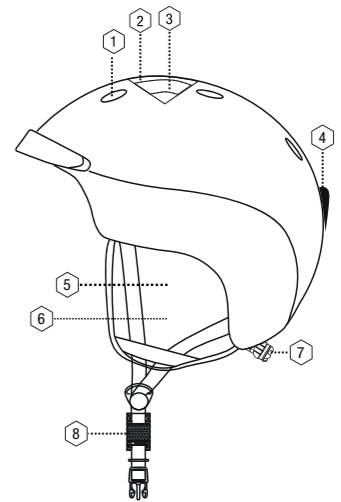

Mount ABS Helmet

Size: **S** 50-54 | **M** 55-58 | **L** 59-62
 Weight: 518 g

Specifications

1. ADJUSTABLE VENTILATED SHELL
2. HARDSHELL ABS
3. IMPACT ABSORBENT LINER
4. GOGGLE HOLDER
5. SOFT FLEECE LINING
6. 3D EARPADS
7. SIZE ADAPTING SYSTEM
8. QUICK RELEASE BUCKLE

SIHE-205-20

€ 89,99

SIHE-205-10

SIHE-205-50

NEW

Titan In-Mold

SIHE-120

Titan In-Mold Helmet

Size: **S** 50-54 | **M** 55-58 | **L** 59-62 | **XL** 63-64
 Weight: 405 g

Specifications

1. VENTILATED SHELL
2. LIGHT WEIGHT IN-MOLD TECHNOLOGY
3. IMPACT ABSORBENT LINER
4. GOGGLE HOLDER
5. SOFT FLEECE LINING
6. SOFT EARPADS
7. SIZE ADAPTING SYSTEM
8. QUICK RELEASE BUCKLE