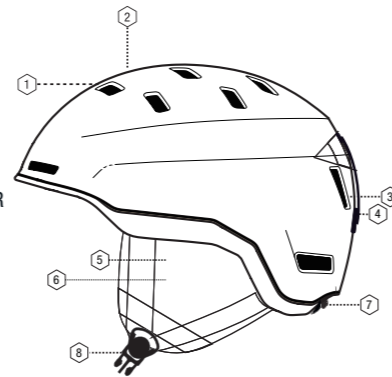

Size: **S** 50-54 | **M** 55-58 | **L** 59-62 | **XL** 63-64
 Weight: 405 g

Specifications

1. VENTILATED SHELL
2. LIGHT WEIGHT IN-MOLD TECHNOLOGY
3. IMPACT ABSORBENT LINER
4. GOGGLE HOLDER
5. SOFT FLEECE LINING
6. SOFT EARPADS
7. SIZE ADAPTING SYSTEM
8. QUICK RELEASE BUCKLE

SIHE-120-30H

€ 99,99

SIHE-120-10G

Kaiser Double In-Mold

SIHE-207

Kaiser Double In-Mold Helmet

Size: **S** 50-54 | **M** 55-58 | **L** 59-62
 Weight: 408 g

Specifications

1. ADJUSTABLE VENTILATED SHELL
2. LIGHT WEIGHT DOUBLE IN-MOLD TECHNOLOGY
3. IMPACT ABSORBENT LINER
4. GOGGLE HOLDER
5. SOFT FLEECE LINING
6. 3D REMOVABLE EARPADS
7. SIZE ADAPTING SYSTEM
8. QUICK RELEASE BUCKLE