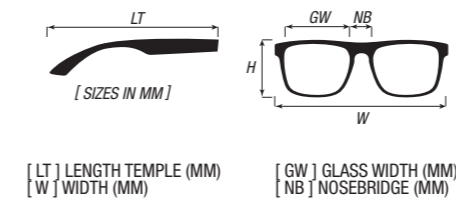

Measurements

Icon Specs

- **PC** Decentred polycarbonate lenses 100% UVA/B/C protection
- **HA** Special high altitude protection lens 100% UVA/B/C protection
- **HD** Decentered high-durability lenses 100% UVA/B/C protection
- **CE** Contrast enhancing
- **RX** RX-compatible
- **OPAD** Optical adaptor
- **MULTI** Multi lens 100% UVA/B/C protection
- **MR** Mirror lens
- **AS TT** Anti-slip temple tips
- **CAT 2** CAT 2 Lenses
- **CAT 3** CAT 3 Lenses
- **CAT 4** CAT 4 Lenses
- **ANP** Anti-slip nose pads
- **AS NT** Anti-slip nose pads and temple tips
- **STS** Stainless steel screw hinge
- **NO** Nickel free
- **LW** Lightweight frame
- **ADJ ANP** Adjustable nose pads
- **MR** Superior mirror coating on the inside of the lens
- **AC** Air Channel in the temple
- **KS** Sun stop shelves
- **OTG** Over The Glasses makes it possible to keep your spectacles on underneath your goggles
- **TR90** Extreme flexible, durable and light weight
- **HC** Hydrophobic coating
- **ECO** Environmentally friendly manufactured. No toxic BPA Flexible & high impact resistant
- **SINTEC** Decentered polarized lenses reduce 99,9% of reflected glare
- **TRANS** Photochromic lens provides rapid color change made of high impact Polycarbonate synthetic material
- **CONTRAST** The best colour filtering function to enhance the colours requested by specific sports for better performance