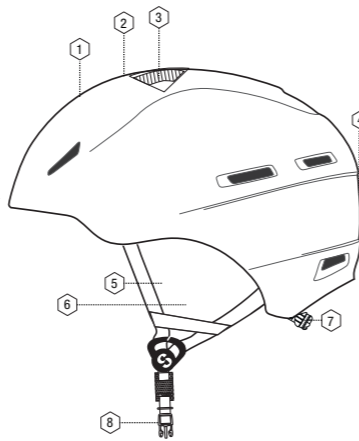

Voss - NEW In-Mold

SIHE-210

Voss In-Mold Helmet

Size: **S** 50-54 | **M** 55-58 | **L** 59-62
 Weight: 390 g

SIHE-156-60A

Specifications

1. VENTILATED SHELL
2. LIGHT WEIGHT IN-MOLD TECHNOLOGY
3. IMPACT ABSORBENT LINER
4. GOGGLE HOLDER
5. SOFT FLEECE LINING
6. 3D EARPADS
7. SIZE ADAPTING SYSTEM
8. QUICK RELEASE BUCKLE

€ 59,99

SIHE-210-75

Specifications

1. VENTILATED SHELL
2. LIGHT WEIGHT IN-MOLD TECHNOLOGY
3. IMPACT ABSORBENT LINER
4. GOGGLE HOLDER
5. SOFT FLEECE LINING
6. 3D EARPADS
7. SIZE ADAPTING SYSTEM
8. QUICK RELEASE BUCKLE