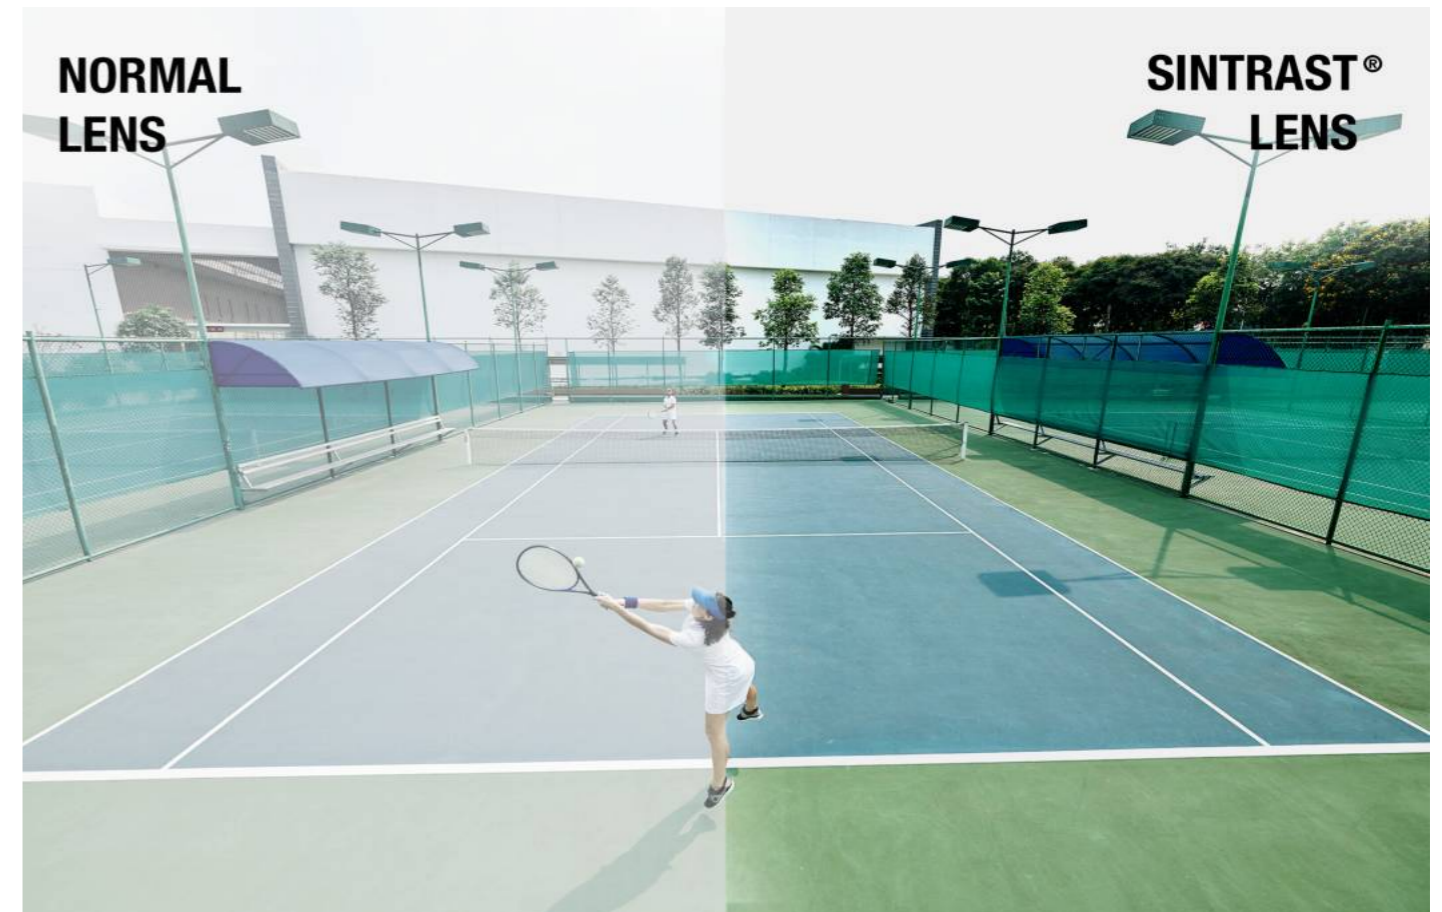

NORMAL LENS

SINTRAST® LENS