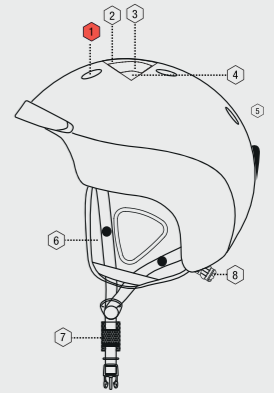

Specifications

1. VENTILATED SHELL
2. LIGHT WEIGHT IN-MOLD TECHNOLOGY
3. IMPACT ABSORBENT LINER
4. COMFORT PADDING
5. GOGGLE HOLDER
6. SOFT EARPADS
7. QUICK RELEASE BUCKLE
8. SIZE ADJUSTER