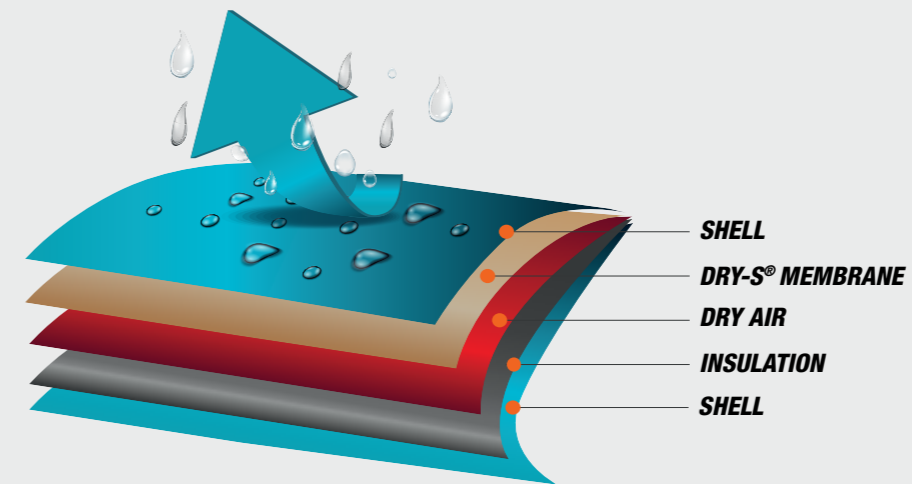

## Dry-S® Membrane

The DRY-S® mebrane is bonded directly to the glove's shell inner side: rain, snow and wind are blocked on the glove's external surface providing ultimate comfort.

Stops liquid moisture from penetrating, but allows perspiration vapour to escape. Keeps your skin dry and comfortable in most extreme conditions.