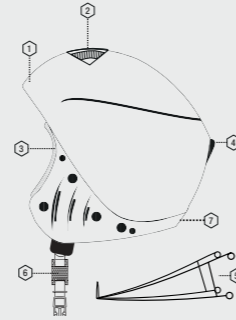

Arrowhead FIS Racing

SIHE-140-30

Arrowhead FIS Racing Helmet

Size: **S** 56 | **M** 58 | **L** 60
Weight: 699 g

Specifications

1. ABS SHELL
2. EPS IMPACT ABSORBENT LINER
3. REMOVABLE COMFORT PADDING
4. GOGGLE HOLDER
5. CHIN GUARD (OPTIONAL)
6. QUICK RELEASE SYSTEM
7. FIS HOMOLOGATED