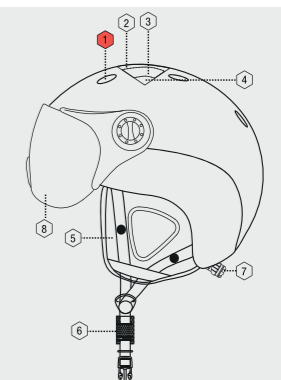

Specifications

1. VENTILATED SHELL
2. LIGHT WEIGHT IN-MOLD TECHNOLOGY
3. IMPACT ABSORBENT LINER
4. COMFORT PADDING
5. REMOVEABLE EARPADS
6. QUICK RELEASE SYSTEM
7. SIZE ADAPTING SYSTEM
8. VISOR