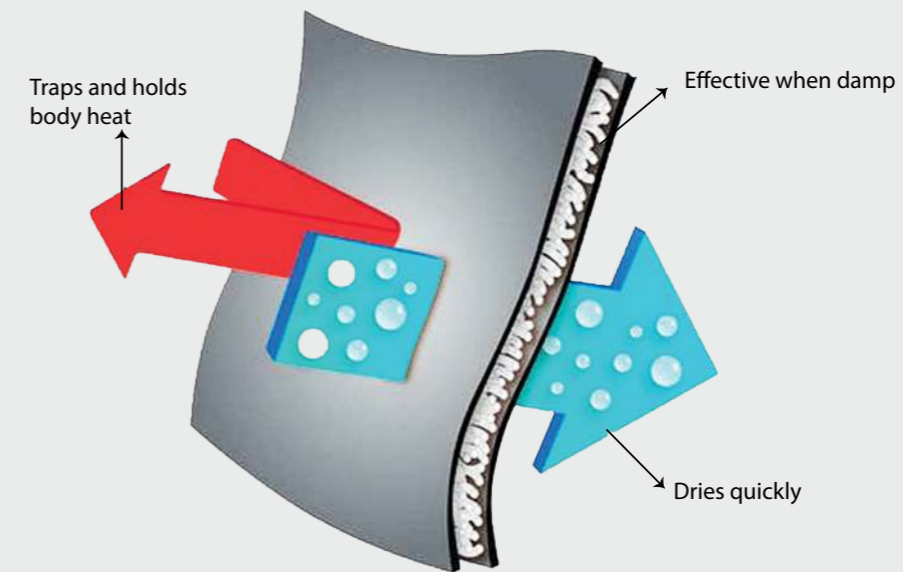

Thinsulate® Technology

A kinder alternative to feathers, 3M™ Thinsulate™ 75% Recycled Featherless Insulation is an innovative material to replace natural down. A loose-fill insulation that is made from a 75% recycled blend, it is designed by scientists to mimic down when dry and be warmer than down when wet.