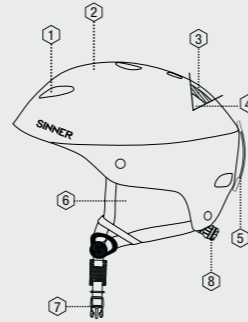

### Specifications

1. VENTILATED SHELL
2. EXTERNAL SHELL IN ABS
3. IMPACT ABSORBENT LINER
4. COMFORT PADDING
5. GOGGLE HOLDER
6. SOFT EARPADS
7. QUICK RELEASE BUCKLE
8. SIZE ADAPTING SYSTEM

SIHE-154-10

SIHE-154-60  
**NEW**