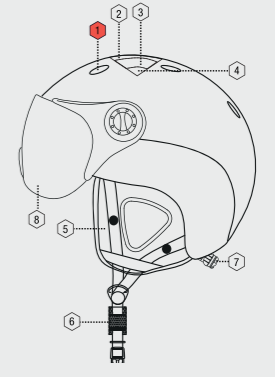

## SIHE-139-30G

Titan Trans+<sup>®</sup> Visor Helmet Cat. 1-3

Size: **S** 52-54 | **M** 55-58 | **L** 59-62 | **XL** 63-64

Weight: 492 g

### Specifications

1. VENTILATED SHELL
2. LIGHT WEIGHT IN-MOLD TECHNOLOGY
3. IMPACT ABSORBENT LINER
4. COMFORT PADDING
5. REMOVEABLE EARPADS
6. QUICK RELEASE SYSTEM
7. SIZE ADAPTING SYSTEM
8. VISOR

SIHE-139-10F