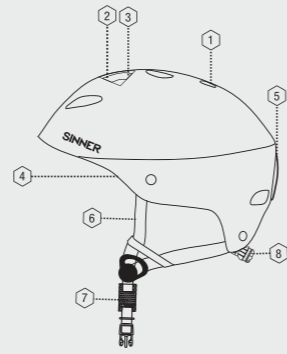

Bingham Freeride

SIHE-142-10B

Bingham Freeride Helmet

Size: **S** 50-54 | **M** 55-58 | **L** 59-62
Weight: 528 g

Specifications

1. VENTILATED SHELL
2. HARDSHELL ABS
3. THERMAL INSULATION
4. COMFORT PADDING
5. GOGGLE HOLDER
6. SOFT EARPADS
7. QUICK RELEASE BUCKLE
8. SIZE ADAPTING SYSTEM