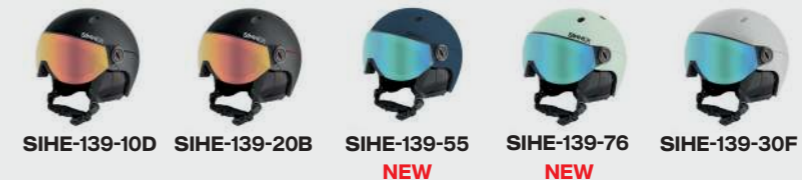

Specifications

1. VENTILATED SHELL
2. LIGHT WEIGHT IN-MOLD TECHNOLOGY
3. IMPACT ABSORBENT LINER
4. COMFORT PADDING
5. REMOVEABLE EARPADS
6. QUICK RELEASE SYSTEM
7. SIZE ADAPTING SYSTEM
8. VISOR