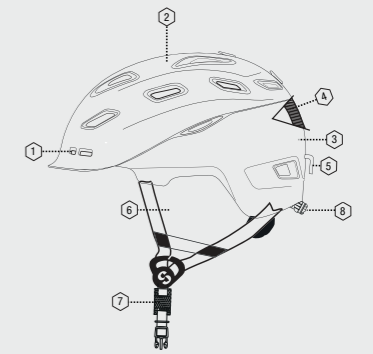

Specifications

1. DOUBLE VENTILATED SHELL
2. EXTERNAL SHELL IN ABS
3. LIGHT WEIGHT IN-MOLD TECHNOLOGY
4. IMPACT ABSORBENT LINER
5. GOGGLE HOLDER
6. REMOVEABLE EARPADS
7. QUICK RELEASE SYSTEM
8. SIZE ADAPTING SYSTEM