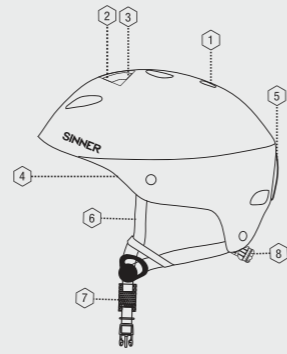

Silverton In-Mold

SIHE-148-30A
Silverton In-Mold Helmet

Size: **S** 52-54 | **M** 55-58 | **L** 59-63
Weight: 417 g

Specifications

1. VENTILATED SHELL
2. LIGHT WEIGHT IN-MOLD TECHNOLOGY
3. THERMAL INSULATION
4. COMFORT PADDING
5. GOGGLE HOLDER
6. SOFT EARPADS
7. QUICK RELEASE BUCKLE
8. SIZE ADAPTING SYSTEM