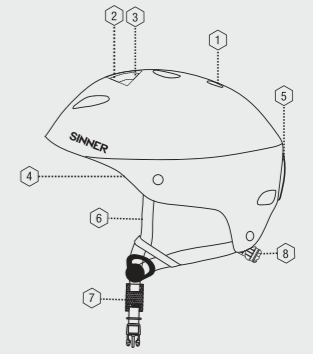

Specifications

1. VENTILATED SHELL
2. HARDSHELL ABS
3. THERMAL INSULATION
4. COMFORT PADDING
5. GOGGLE HOLDER
6. SOFT EARPADS
7. QUICK RELEASE BUCKLE
8. SIZE ADAPTING SYSTEM