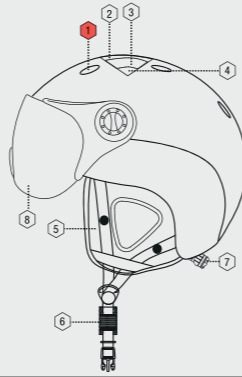

1 REMOVE RUBBER COVERS AT LINING TO OPEN THE VENTILATION HOLES.

Bullit Visor

SIHE-150-10B

Bullit Visor Helmet Cat.2

Size: **S** 52-54 | **M** 55-58 | **L** 59-62

Weight: 712 g

Specifications

1. VENTILATED SHELL
2. HARDSHELL ABS TECHNOLOGY
3. IMPACT ABSORBENT LINER
4. COMFORT PADDING
5. REMOVEABLE EARPADS
6. QUICK RELEASE SYSTEM
7. SIZE ADAPTING SYSTEM
8. VISOR