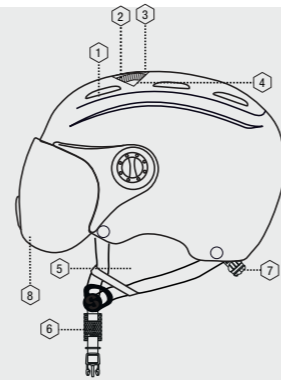

Typhoon Visor ABS

SIHE-144-30B

Typhoon ABS Helmet
visor cat 2 – visor Trans cat 1-3

Size: **S** 50-54 | **M** 55-58 | **L** 59-61
Weight: 632 g

Specifications

1. VENTILATED SHELL
2. S-IMPACT EPP LINER
3. THERMAL ISOLATION
4. COMFORT PADDING
5. SOFT EARPADS
6. Quick release buckle
7. SIZE ADAPTING SYSTEM
8. VISOR CAT.2 ORANGE MIRROR