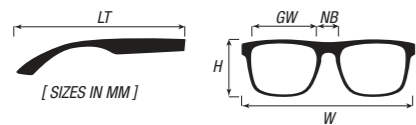

Measurements

[LT] LENGTH TEMPLE (MM)
[W] WIDTH (MM)

[GW] GLASS WIDTH (MM)
[NB] NOSEBRIDGE (MM)

[LB] LENS BASE [GB] [EVERAGE]

Icon Specs

- PC** Decentered polycarbonate lenses 100% UVA/B/C protection
- HA** Special high altitude protection lens 100% UVA/B/C protection
- HD** Decentered high-durability lenses 100% UVA/B/C protection
- CR39** The highest abrasion resistance of any uncoated optical plastic. 100% UVA/B/C protection
- CE** Contrast enhancing
- RXC** RX-compatible
- OPAD** Optical adaptor
- MULTI** Multi lens 100% UVA/B/C protection
- MR** Mirror lens
- AS TT** Anti-slip temple tips
- HP** Hydrophobic finish on the outside of the lens
- CAT 2** CAT 2. Lenses
- CAT 3** CAT 3. Lenses
- CAT 4** CAT 4. Lenses
- ANP** Anti-slip nose pads
- AS NT** Anti-slip nose pads and temple tips
- STS** Stainless steel screw hinge
- NO** Nickel free
- FLX** Temples with flex technology
- LW AF** Lightweight aluminium frame
- LW** Lightweight frame
- AC FR** Acetate frame
- ADJ NP** Adjustable nose pads
- MR** Superior mirror coating on the inside of the lens
- AC** Air Channel in the temple
- SS** Sun stop shelves
- OTG** Over The Glasses makes it possible to keep your spectacles on underneath your goggles
- TR90** Extreme flexible, durable and light weight
- CX** 100% recyclable. Environmentally friendly manufactured. No toxic BPA Flexible & high impact resistant
- SINTEC** Decentered polarised lenses reduce 99.9% of reflected glare
- TRANS+** Photochromic lens provides rapid color change made of high impact Polycarbonate synthetic material
- OLEO PROOF** Helps runoff water, sweat, mud & oil. Resists stains and repels grease from fingerprints.
- PX** Panoramix lens, rimless, helps to extend the upper and the horizontal field of view
- FLY** Designed for floating and use around the water. Dry lenses directly after contact with water.
- CS** The best colour filtering function to enhance the colours requested by specific sports for better performance