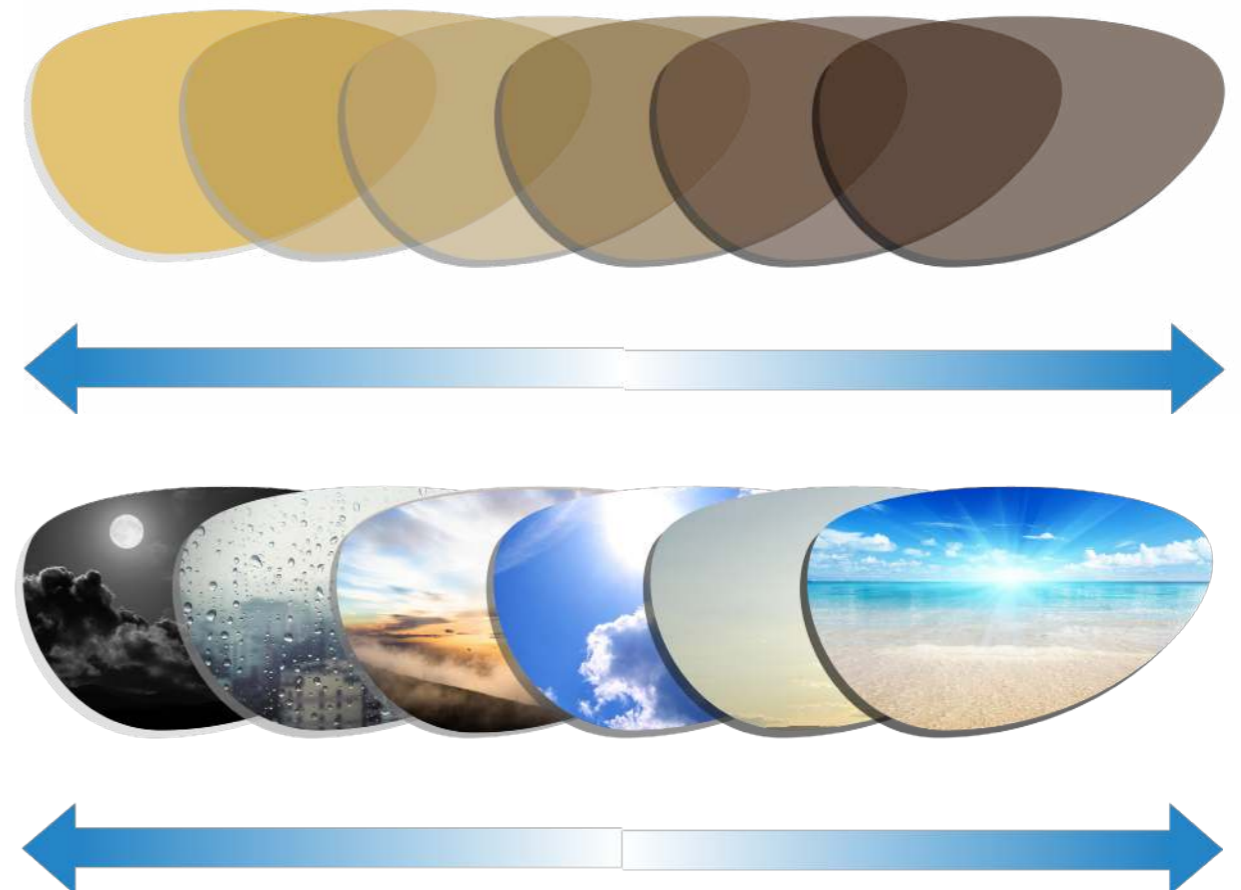

SINTEC® Technology

SINTEC® Polarised Lenses

SINTEC® lenses eliminate reflections from flat surfaces, ensuring greater visibility and comfort. This comfortable polarised lens cuts blinding glare while filtering blue light to increase contrast and improve depth perception in a wide variety of weather/light conditions. It also has a softening effect on the eye, reducing eye strain.

FLAT SURFACE REFLECTING LIGHT WAVES

TRANS+® Technology

The Photochromic TRANS+® Lens

The Photochromic TRANS+® lens provides rapid colour change! This high quality lens is made with the most advanced photochromic technology and the best high impact Polycarbonate synthetic material there is. It changes from orange to brown and vice versa. This ensures that your eyes will receive the best protection in all weather conditions.

Clearest

Provides the clearest vision, rapid clearing when you go inside with flat and low light conditions.

Darkest

TRANS+® lenses become as dark as cat.3 sunglasses when you are exposed to the bright sunlight and provides 100% UV protection.