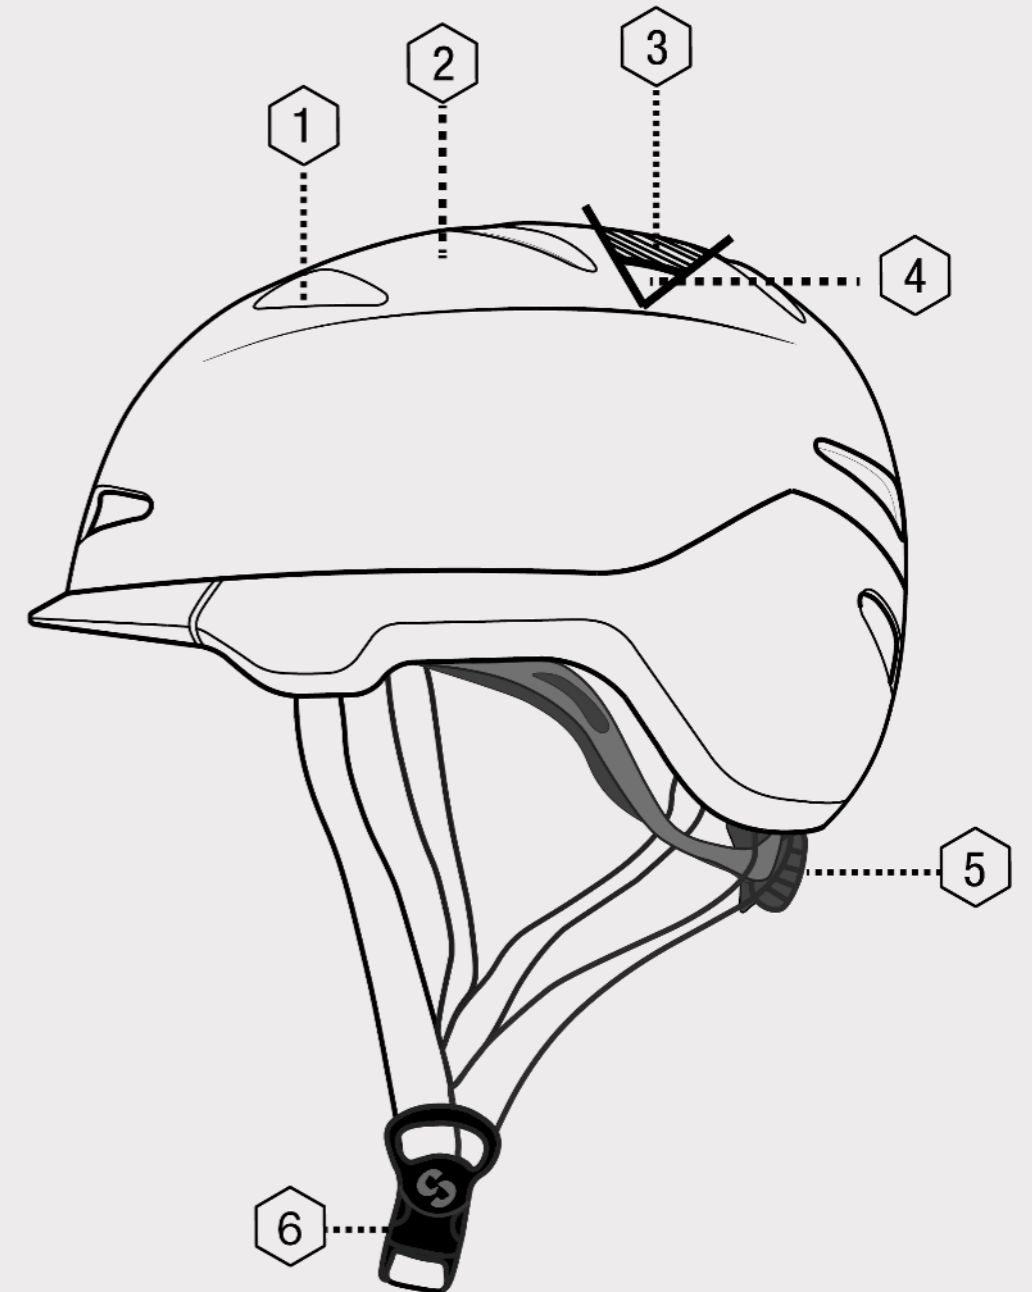

PEDELEC HELMET

GONZALES

SIBH-109-10-57

Colour: MATTE BLACK

Size: M

Range: 55-58

€ 89,99

PEDELEC HELMET

GONZALES

SIBH-109-10-61

Colour: MATTE BLACK

Size: L

Range: 59-62

€ 89,99

Certification: EN1078 (Normal bicycle helmet)
NTA 8876 (Speed pedelec 45 km/h)

Reflection
SINNER ICON

Size Adjuster